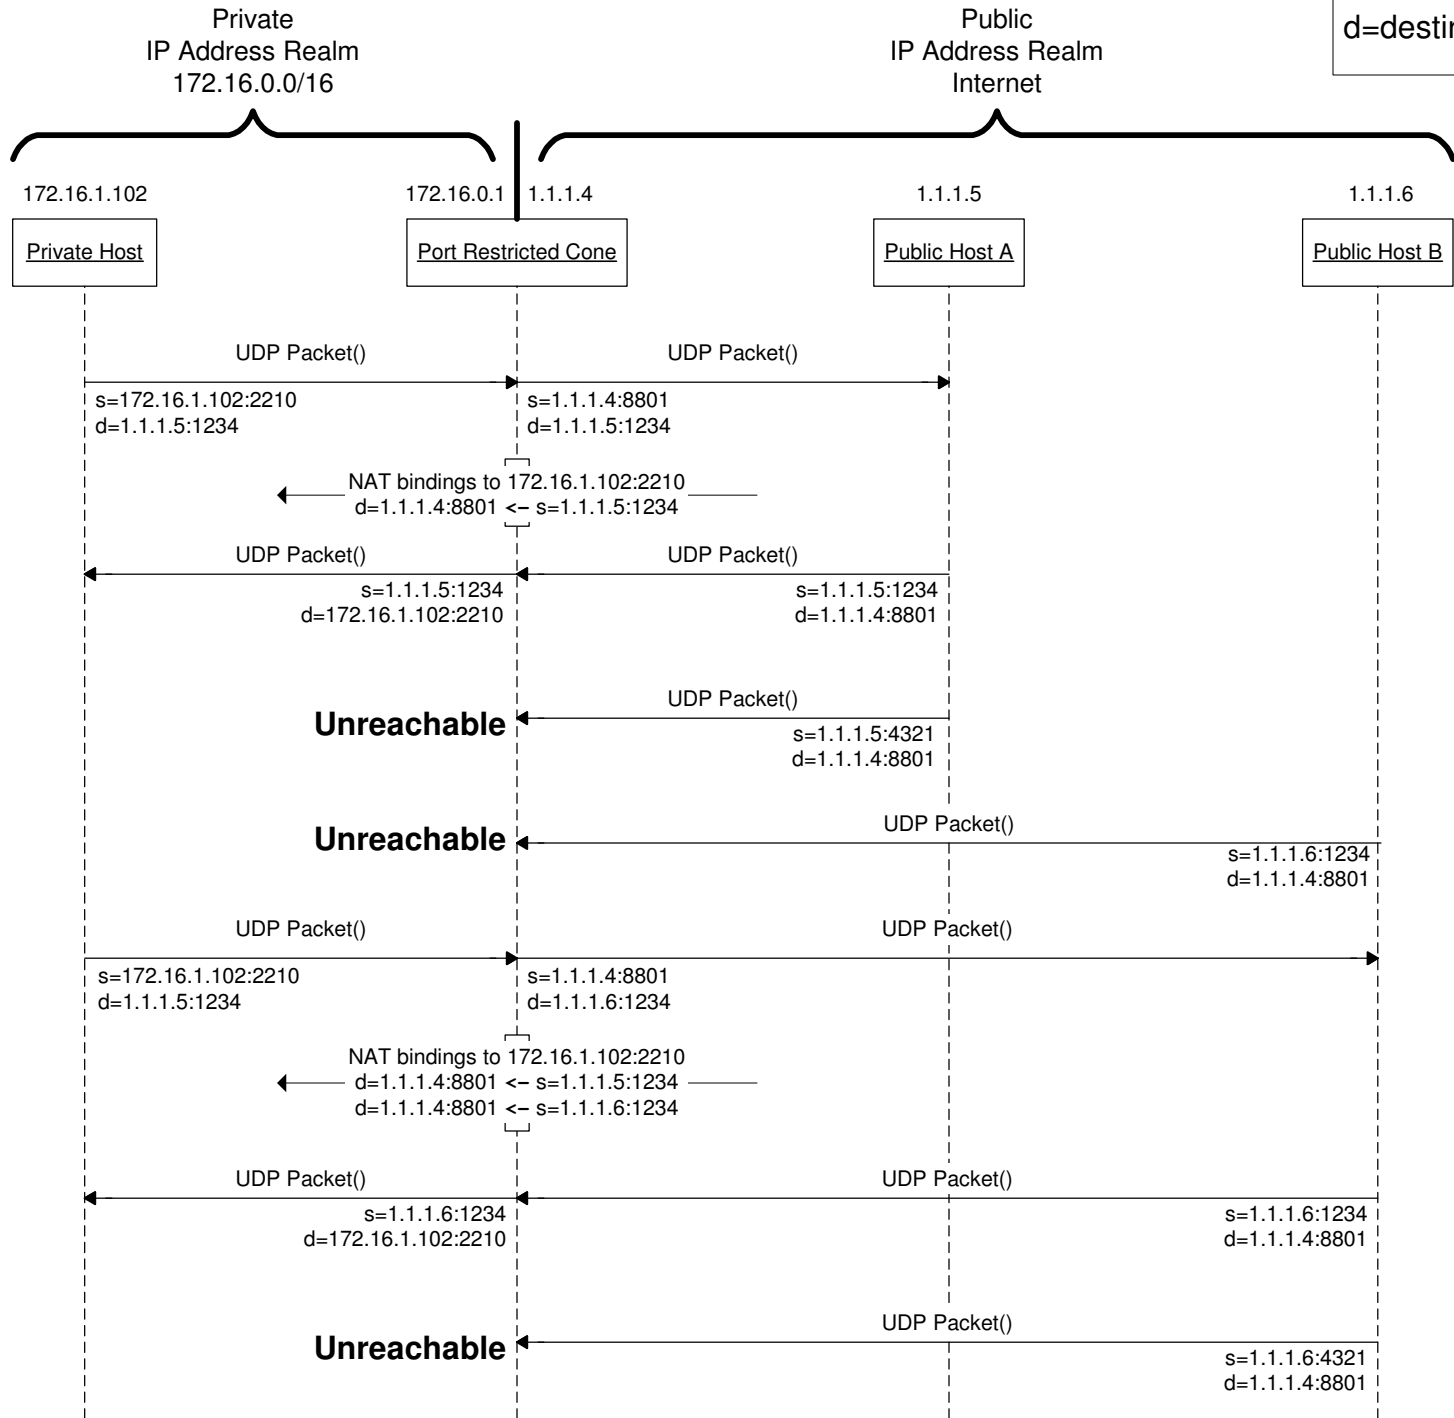

NAT Types: Full Cone NAT

Legend

s=source address:port
d=destination address:port

NAT Types: Restricted Cone NAT

Legend
 s=source address:port
 d=destination address:port

NAT Types: Port Restricted Cone NAT

Legend
 s=source address:port
 d=destination address:port

NAT Types: Symmetric NAT

Legend
 s=source address:port
 d=destination address:port