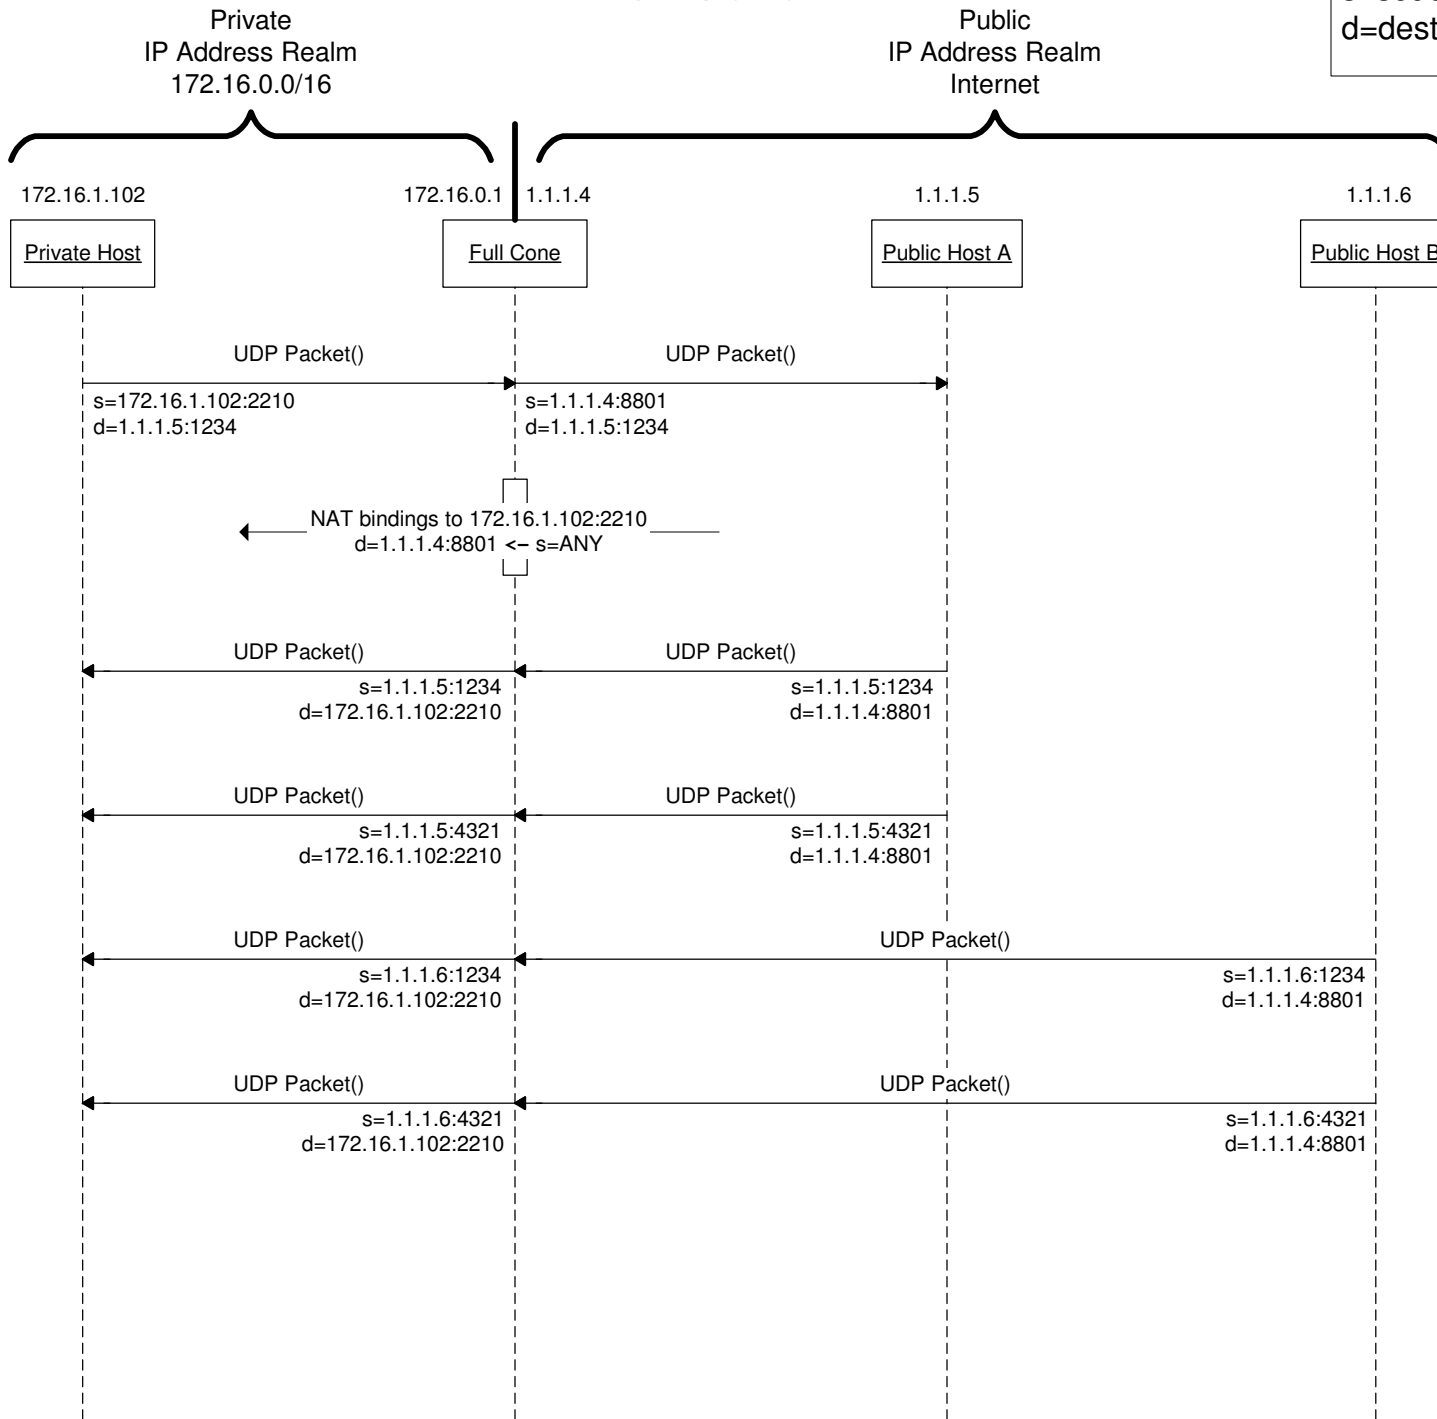

NAT Types: Full Cone NAT

Legend

s=source address:port
d=destination address:port

NAT Types: Restricted Cone NAT

Legend
 s=source address:port
 d=destination address:port

NAT Types: Port Restricted Cone NAT

Legend
 s=source address:port
 d=destination address:port

NAT Types: Symmetric NAT

Legend
 s=source address:port
 d=destination address:port