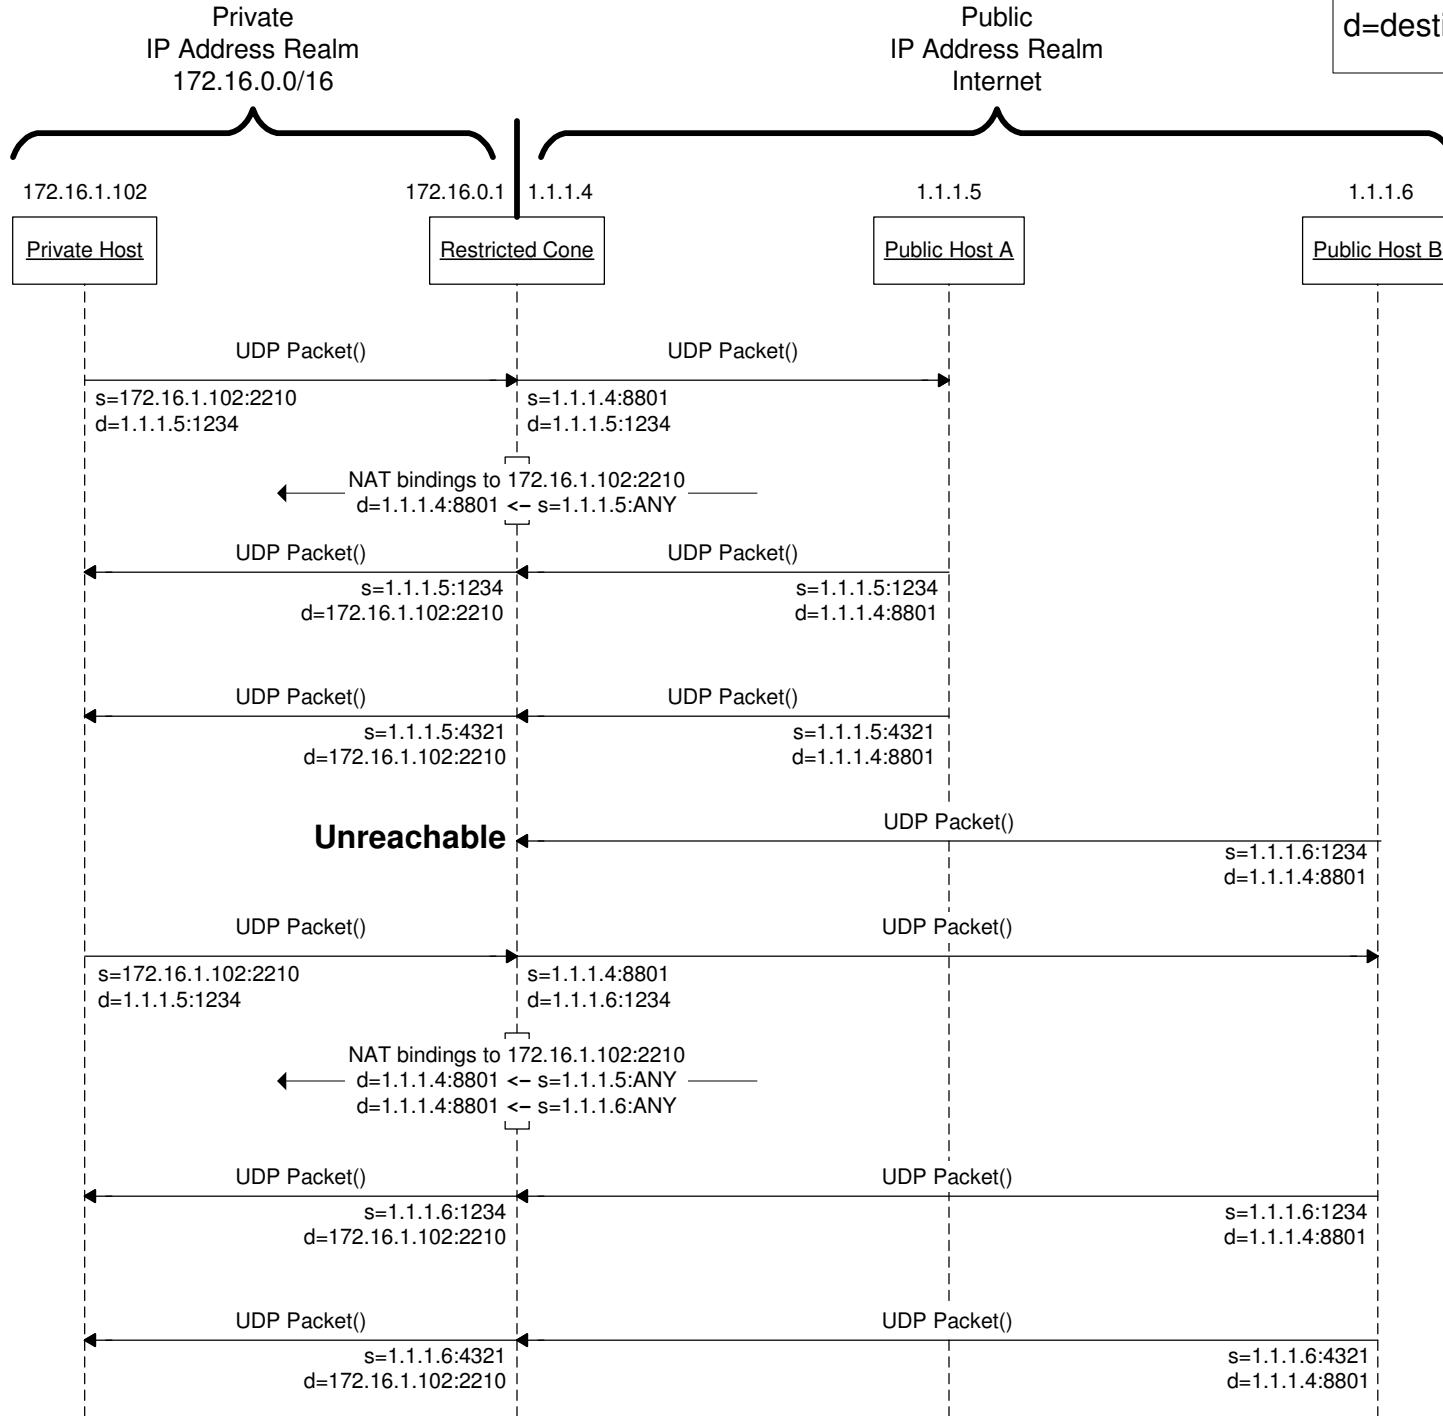

NAT Types: Full Cone NAT

Legend

s=source address:port
d=destination address:port

NAT Types: Restricted Cone NAT

Legend
 s=source address:port
 d=destination address:port

NAT Types: Port Restricted Cone NAT

Legend
 s=source address:port
 d=destination address:port

NAT Types: Symmetric NAT

Legend
 s=source address:port
 d=destination address:port